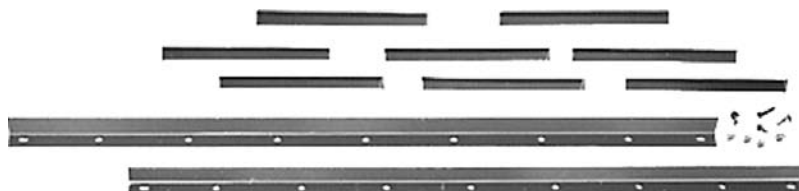

SS400

SS900

SL1000 & SL1200

Ordering Information

Catalog Number	Part Number	Description	Usage
SS400	F601825	Splice support bars, 1 pkg, 1 lb.	UP6400 series closure
SS900	F601830	Splice support bars, 1 pkg, 1 lb.	UP10900 series closures
SL1000	F602550	Splice support bars, 1 pkg, 1 lb.	UPC1000 series closures
SL1200	F602420	Splice support bars, 1 pkg, 1 lb.	UPC1200 and UPCBD7 series closures